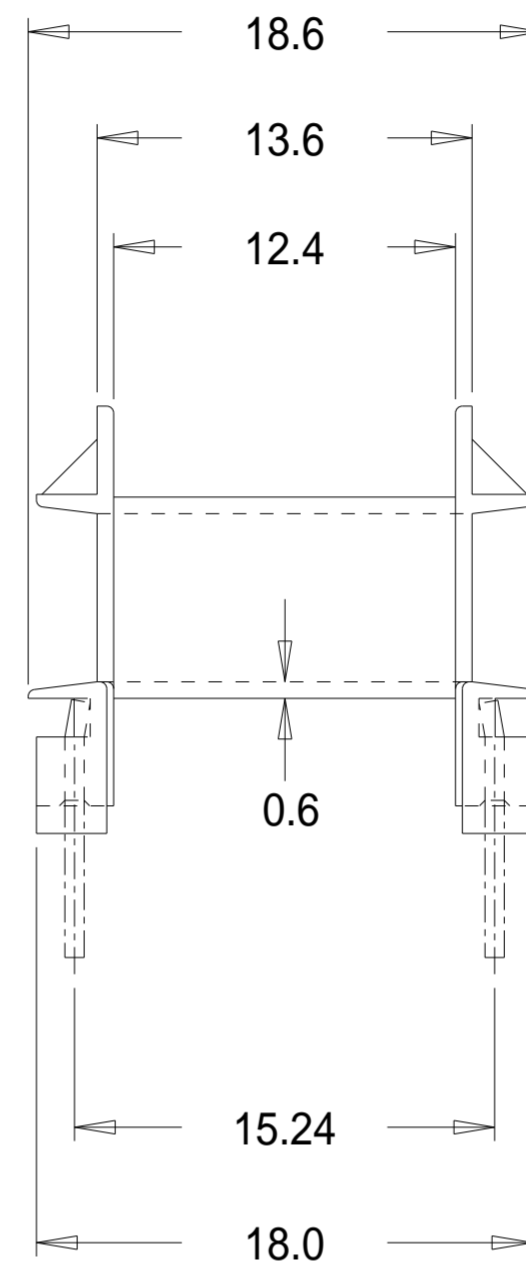

Part No. FE0070

EF 20/10/6 Horizontal Single Section Bobbin

Dimensions in millimetres.