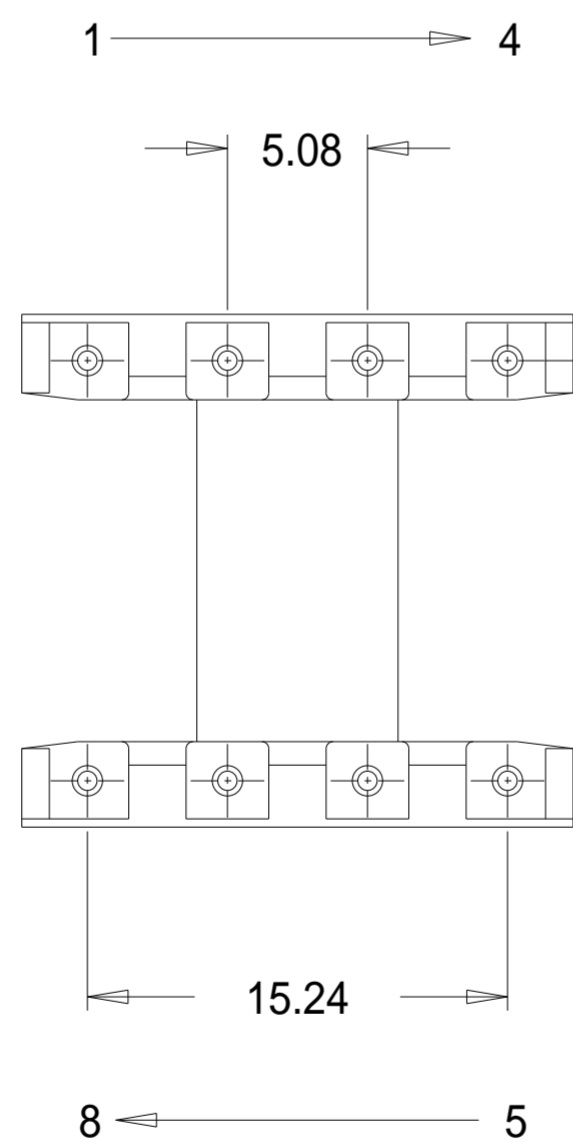

Part No. FE0070

EF 20/10/6 Horizontal Single Section Bobbin

Dimensions in millimetres.