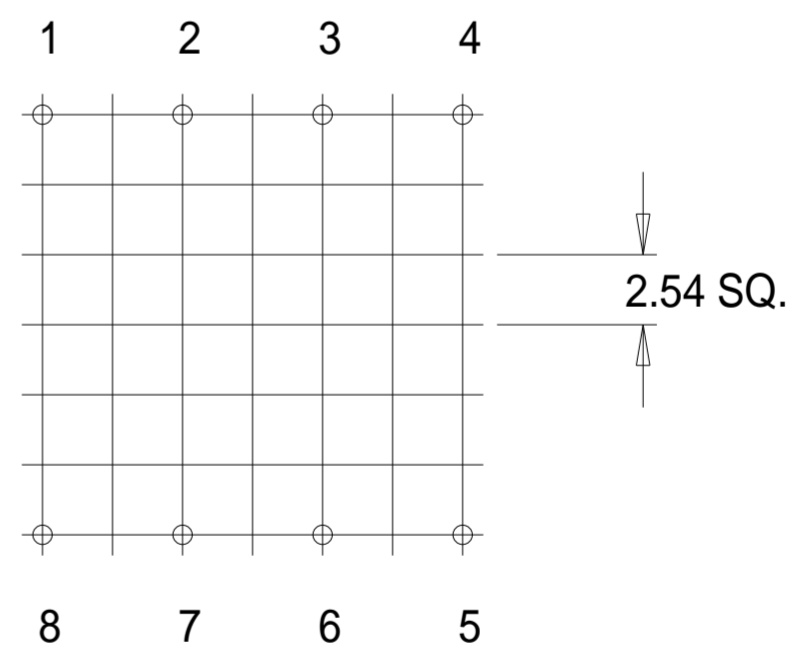

Part No. FE0070

EF 20/10/6 Horizontal Single Section Bobbin

Dimensions in millimetres.