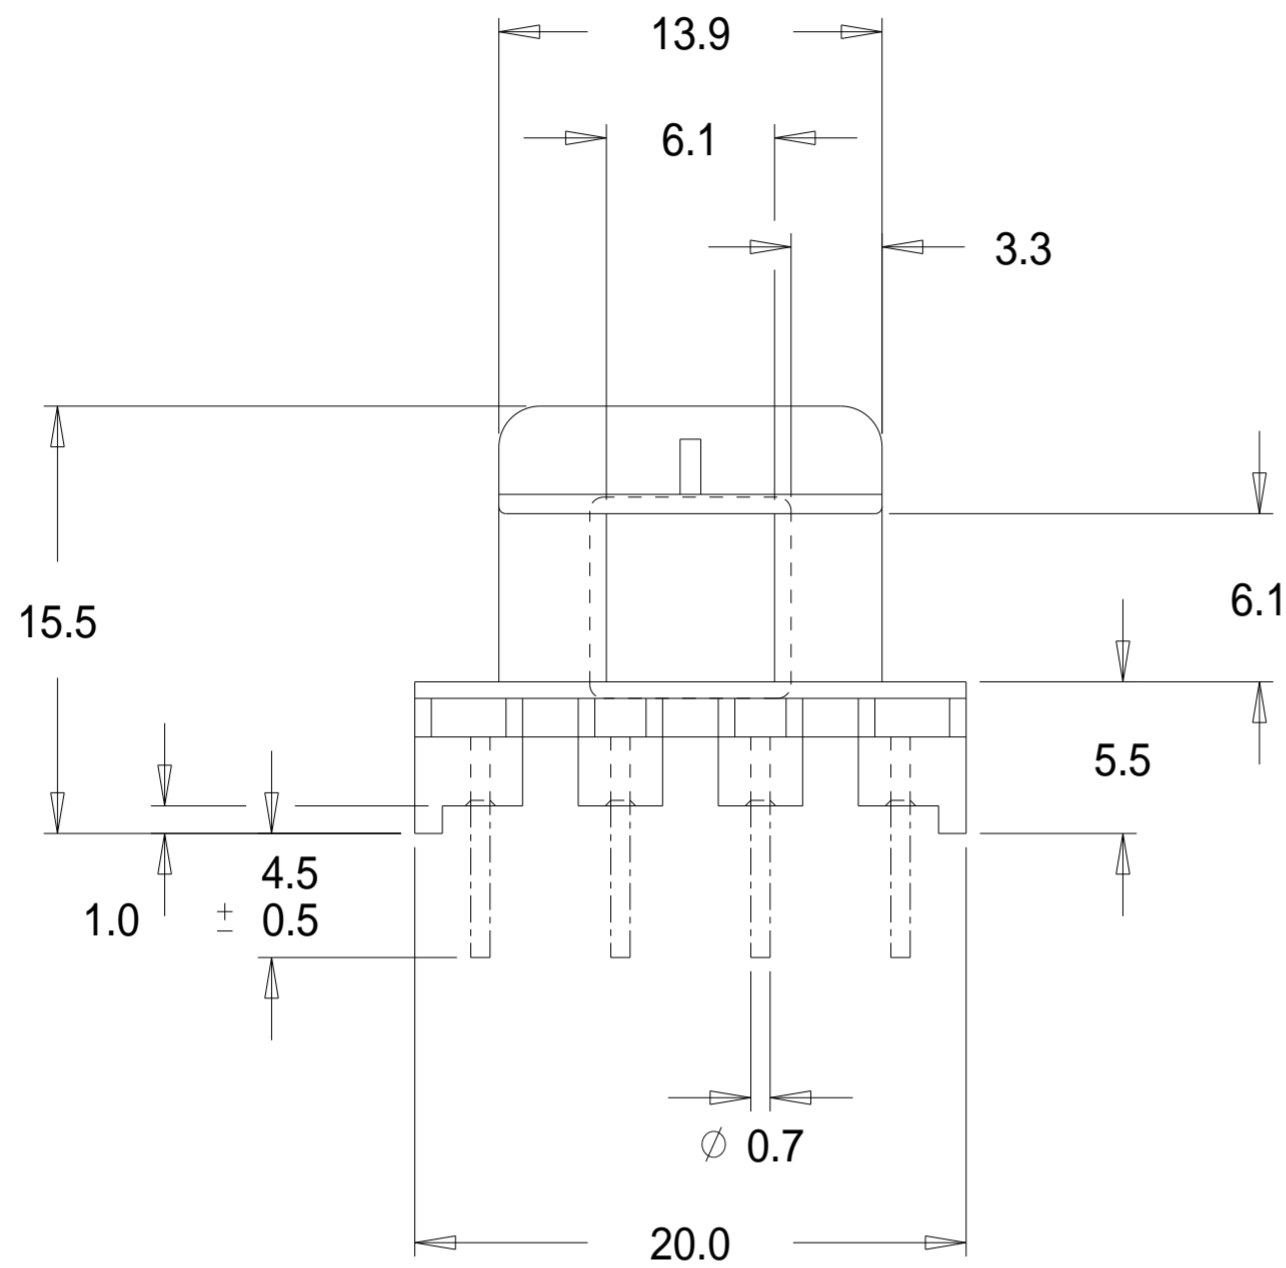

Part No. FE0070

EF 20/10/6 Horizontal Single Section Bobbin

Dimensions in millimetres.